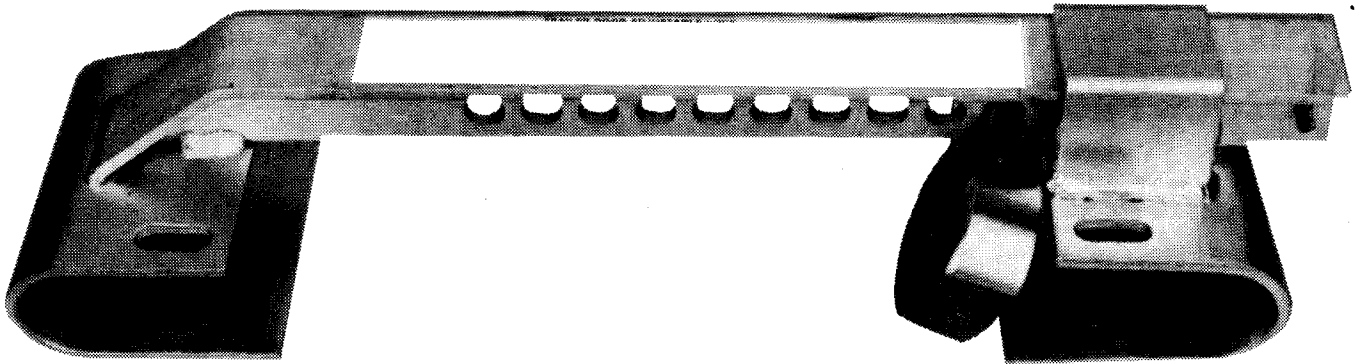

# THE "HOOK-UM" ADJUSTABLE TRAILER DOOR LOCK

**MODEL ADJ 110**  
(without padlock)

# SPECIAL FEATURES OF THE HOOK-UM ADJUSTABLE TRAILER

- **VERSATILE.** Has an adjustable range to secure most trailers with swing type doors.
- **PADLOCK PROTECTION.** Padlock can only be inserted from the backside of the hardware. Padlock is protected from bolt-cutters and other attack type tools.
- **WEATHER PROTECTION.** Padlock hangs vertically insuring proper drainage.
- **SPRING PROOF.** The steel stamping that passes under the trailer locking bars is of sufficient length making it impossible to spring over the bars at any location.
- **SIMPLE.** Only one moving part exclusive of the padlock. Service Free.