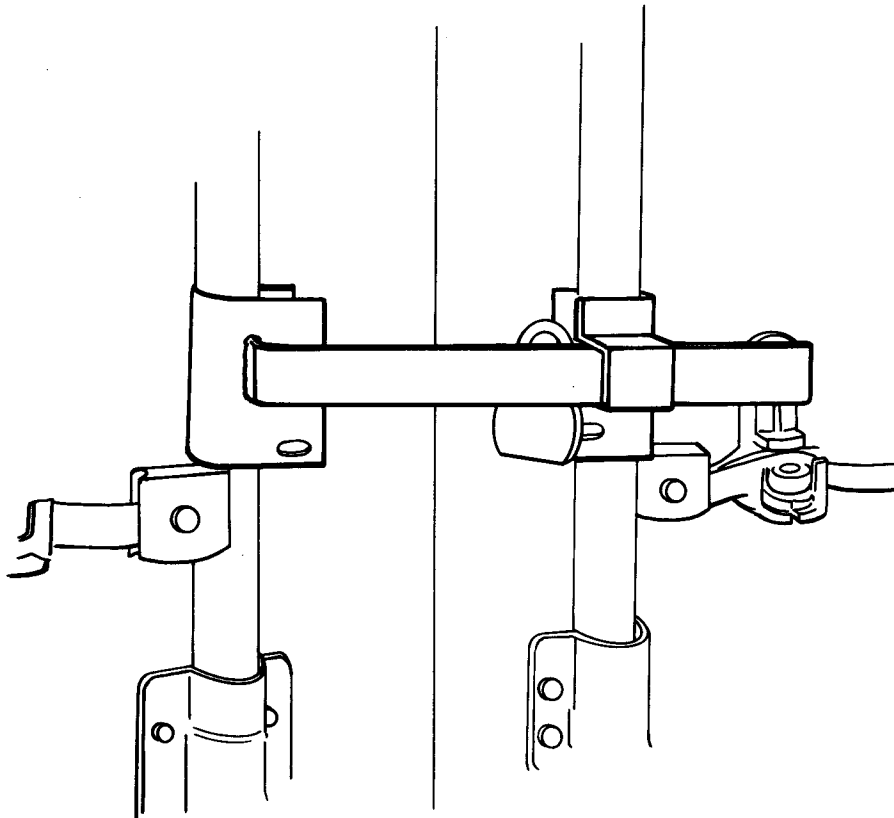

# THE "HOOK-UM" ADJUSTABLE TRAILER DOOR LOCK

**MODEL ADJ 110**  
(without padlock)

# SPECIAL FEATURES OF THE HOOK-UM ADJUSTABLE TRAILER

- **VERSATILE.** Has an adjustable range to secure most trailers with swing type doors.
- **PADLOCK PROTECTION.** Padlock can only be inserted from the backside of the hardware. Padlock is protected from bolt-cutters and other attack type tools.
- **WEATHER PROTECTION.** Padlock hangs vertically insuring proper drainage.
- **SPRING PROOF.** The steel stamping that passes under the trailer locking bars is of sufficient length making it impossible to spring over the bars at any location.
- **SIMPLE.** Only one moving part exclusive of the padlock. Service Free.