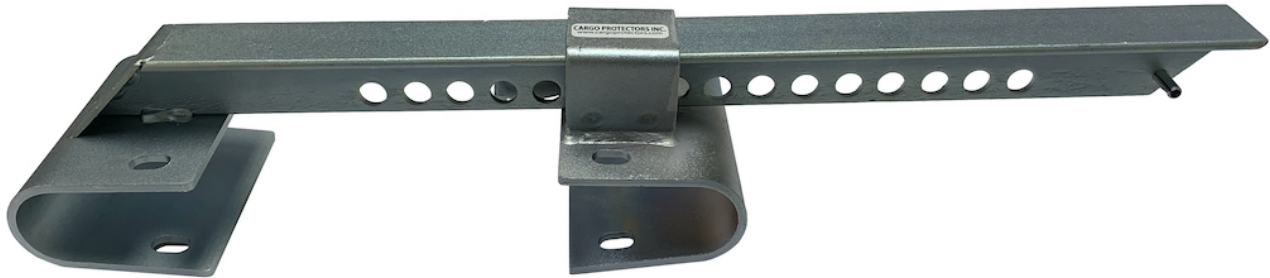

CARGO PROTECTORS, INC.

633 3RD Street NE, St. Cloud, MN 56304

Toll-Free: (800) 728-3038

Phone: (320) 202-6567

Fax: (320) 202-7792

Model ADJ110 “Hook-Um” Adjustable Trailer Swing Door Lock

VERSATILE

Has an adjustable range to secure most trailers with swing type doors.

PADLOCK PROTECTION

Padlock can only be inserted from the backside of the hardware. Padlock is protected from bolt-cutters and other attack type tools.

WEATHER PROTECTION

Padlock hangs vertically insuring proper drainage.

SPRING PROOF

The steel stamping that passes under the trailer locking bars is of sufficient length making it impossible to spring over the bars at any location.

SIMPLE

Only one moving part exclusive of the padlock. Service Free.